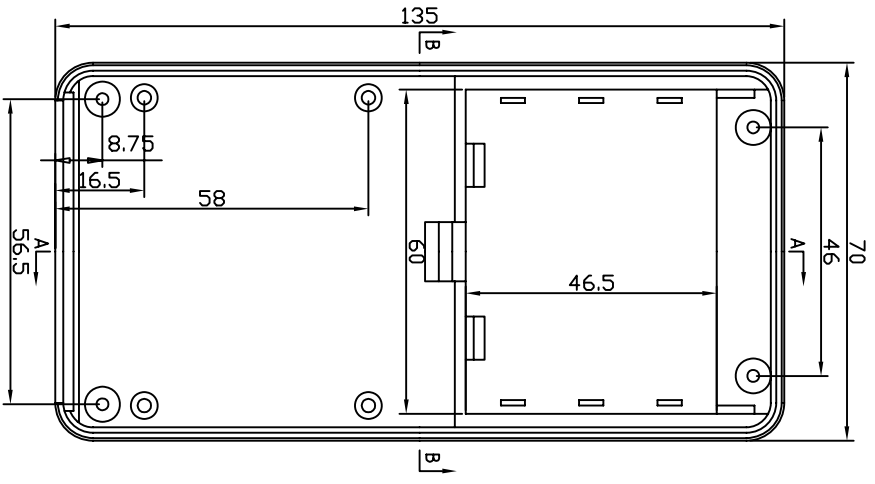

REVISION RECORD				
REV	ECD	DESCRIPTION	DRFT	CHKD

DETACHED LISTS															
<table border="1"> <tr> <td>MM</td> <td>INCHS</td> </tr> <tr> <td>0 ± 0.3</td> <td>±</td> </tr> <tr> <td>.00 ± 0.02</td> <td>±</td> </tr> <tr> <td>.000 ± 0.1</td> <td>±</td> </tr> </table>	MM	INCHS	0 ± 0.3	±	.00 ± 0.02	±	.000 ± 0.1	±	<table border="1"> <tr> <td>DRFTD</td> <td>DATE</td> </tr> <tr> <td>CHKD</td> <td>DATE</td> </tr> <tr> <td>APPVL</td> <td>DATE</td> </tr> </table>	DRFTD	DATE	CHKD	DATE	APPVL	DATE
MM	INCHS														
0 ± 0.3	±														
.00 ± 0.02	±														
.000 ± 0.1	±														
DRFTD	DATE														
CHKD	DATE														
APPVL	DATE														
<table border="1"> <tr> <td>THIRD ANGLE PROJECTION</td> </tr> </table>	THIRD ANGLE PROJECTION	<table border="1"> <tr> <td>FINISH:</td> </tr> <tr> <td>SCALE: 1:1</td> </tr> </table>	FINISH:	SCALE: 1:1											
THIRD ANGLE PROJECTION															
FINISH:															
SCALE: 1:1															
<table border="1"> <tr> <td>ANGLES ± 5°</td> </tr> </table>	ANGLES ± 5°	<table border="1"> <tr> <td>QT'Y:</td> </tr> </table>	QT'Y:												
ANGLES ± 5°															
QT'Y:															
<table border="1"> <tr> <td>MATERIAL: ABS</td> </tr> </table>		MATERIAL: ABS													
MATERIAL: ABS															
<table border="1"> <tr> <td>TITLE</td> </tr> <tr> <td>埃弗勒斯 EVEREST</td> </tr> <tr> <td>PC052</td> </tr> <tr> <td>WWW.EVERESTCASE.COM</td> </tr> </table>		TITLE	埃弗勒斯 EVEREST	PC052	WWW.EVERESTCASE.COM										
TITLE															
埃弗勒斯 EVEREST															
PC052															
WWW.EVERESTCASE.COM															
<table border="1"> <tr> <td>DRAWING NO. PC052</td> <td>SIZE A4</td> </tr> <tr> <td>PART NO. 00</td> <td>REV</td> </tr> <tr> <td>DID NOT SCALE DRAWING</td> <td>SHEET 1 OF 1</td> </tr> </table>		DRAWING NO. PC052	SIZE A4	PART NO. 00	REV	DID NOT SCALE DRAWING	SHEET 1 OF 1								
DRAWING NO. PC052	SIZE A4														
PART NO. 00	REV														
DID NOT SCALE DRAWING	SHEET 1 OF 1														